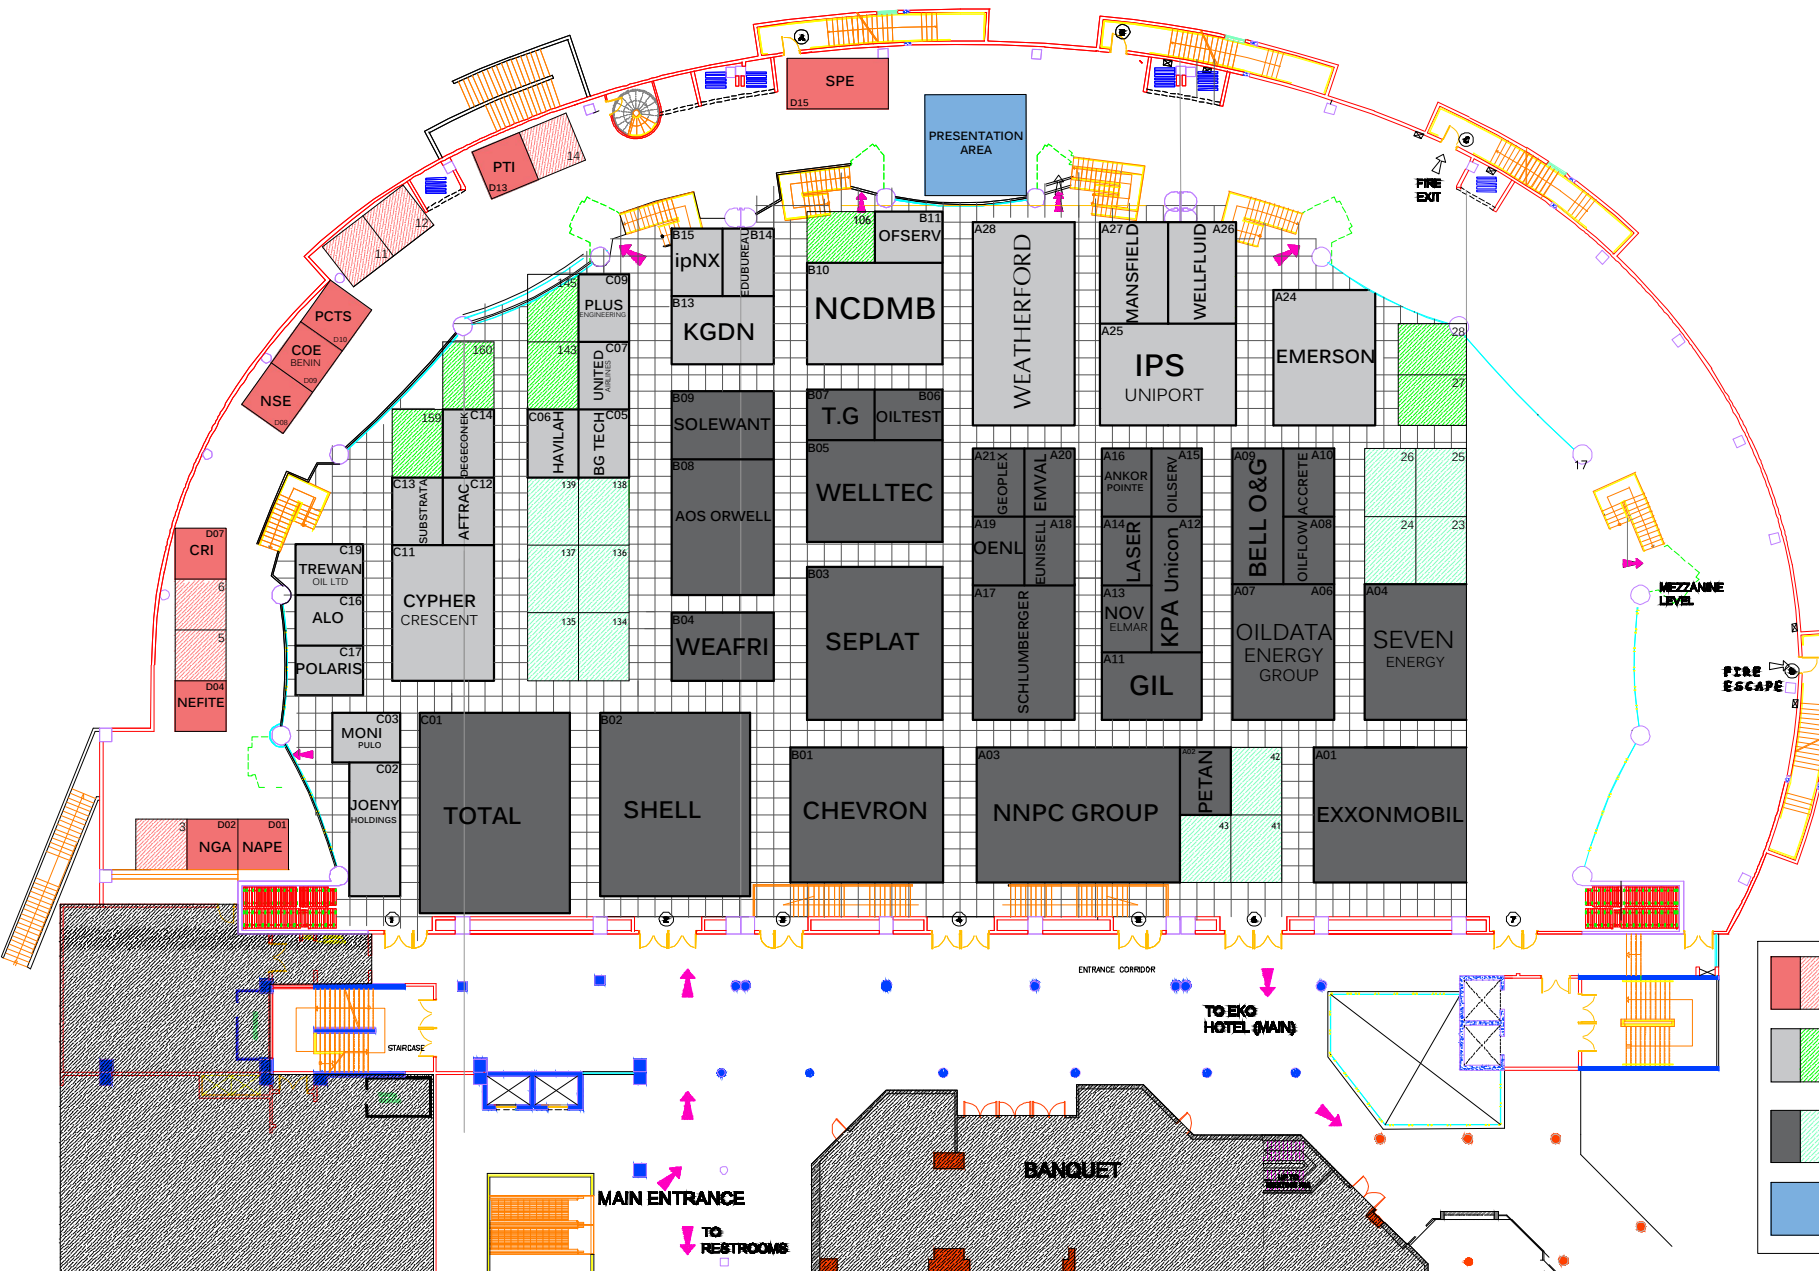

# NAICE 2015 EXHIBITION FLOOR MAP

## Legend

- 3x3(9 SQM) – N45,000 per sq. meter
- 3x4(12 SQM) – N70,000 per sq. meter
- 3x4(12 SQM) – N75,000 per sq. meter
- Exhibitor Presentation Area: N100,000 per 0.5 hours(pre-booking required)